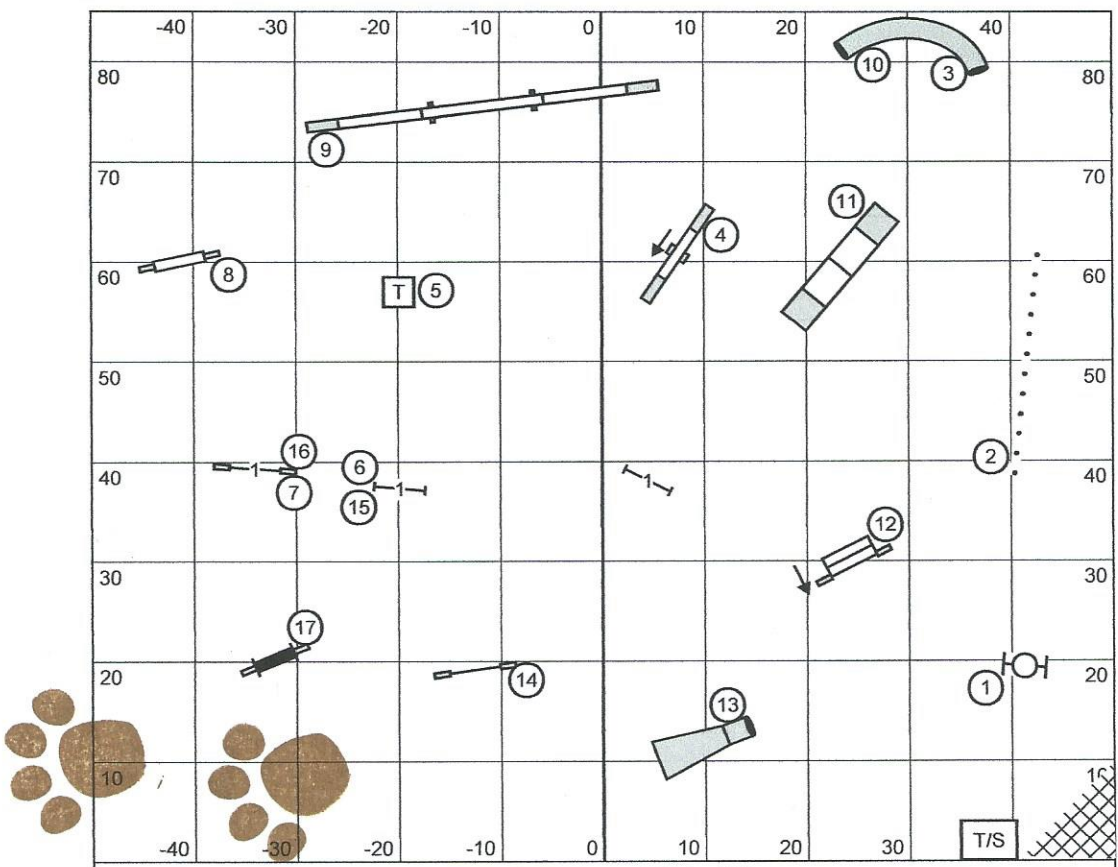

Moore County Kennel Club of NC
 Novice JWW
 Saturday, June 6, 2015
 Michele Fletcher

Moore County Kennel Club of NC
 Novice Standard
 Saturday, June 6, 2015
 Michele Fletcher

Moore County Kennel Club of NC
Open JWW
Saturday, June 6, 2015
Michele Fletcher

Moore County Kennel Club of NC
Open Standard
Saturday, June 6, 2015
Michele Fletcher

There is nothing better than to
end a bad day covered in dog slobber