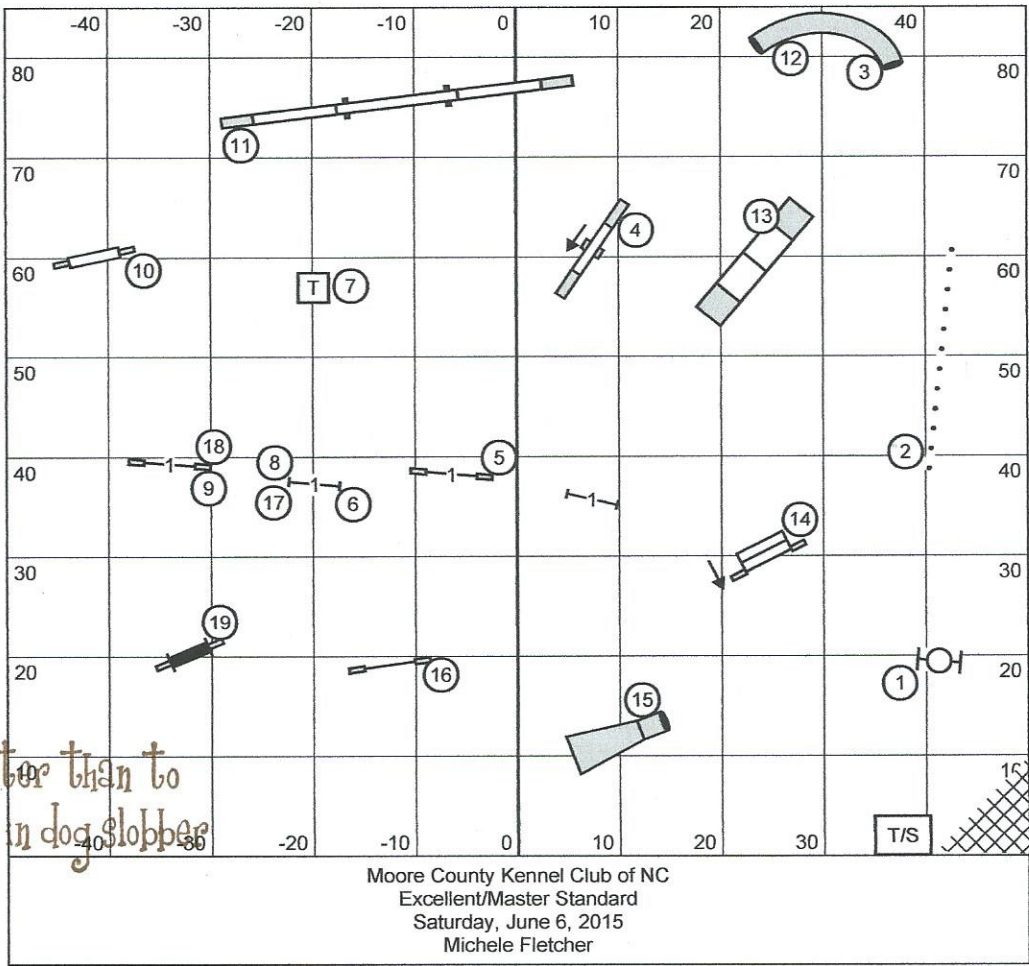

Moore County Kennel Club of NC
 Novice JWW
 Saturday, June 6, 2015
 Michele Fletcher

Moore County Kennel Club of NC
 Novice Standard
 Saturday, June 6, 2015
 Michele Fletcher

Moore County Kennel Club of NC
Open JWW
Saturday, June 6, 2015
Michele Fletcher

Moore County Kennel Club of NC
Open Standard
Saturday, June 6, 2015
Michele Fletcher

There is nothing better than to
end a bad day covered in dog slobber