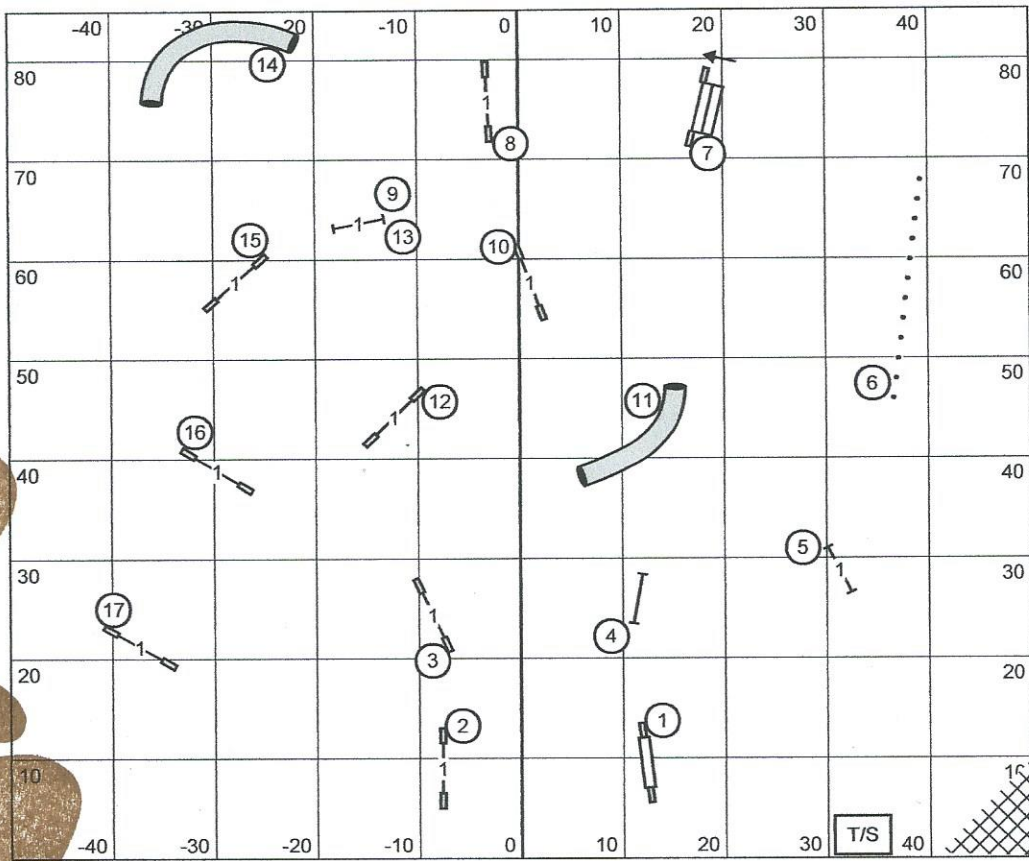

Moore County Kennel Club of NC
 Novice JWW
 Saturday, June 6, 2015
 Michele Fletcher

Moore County Kennel Club of NC
 Novice Standard
 Saturday, June 6, 2015
 Michele Fletcher

Moore County Kennel Club of NC
Open JWW
Saturday, June 6, 2015
Michele Fletcher

Moore County Kennel Club of NC
Open Standard
Saturday, June 6, 2015
Michele Fletcher

There is nothing better than to
end a bad day covered in dog slobber