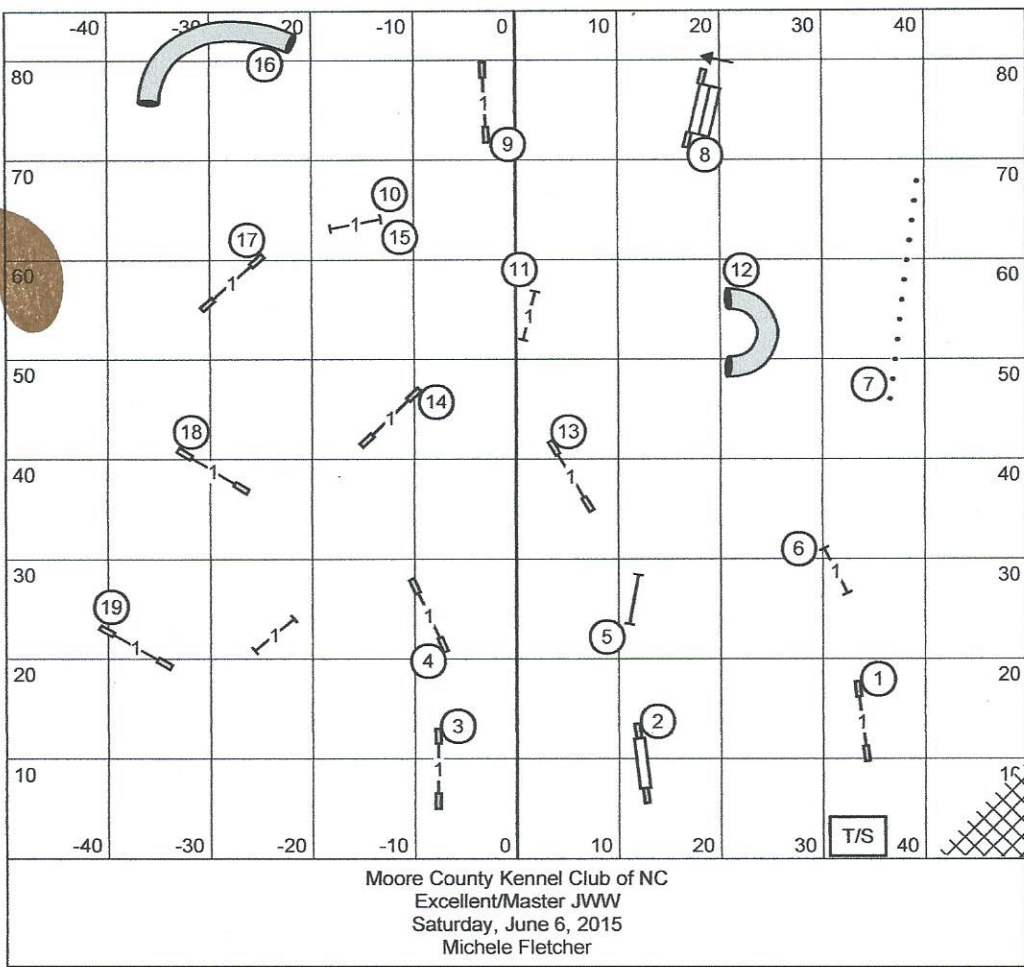

Moore County Kennel Club of NC
 Novice JWW
 Saturday, June 6, 2015
 Michele Fletcher

Moore County Kennel Club of NC
 Novice Standard
 Saturday, June 6, 2015
 Michele Fletcher

Moore County Kennel Club of NC
Open JWW
Saturday, June 6, 2015
Michele Fletcher

Moore County Kennel Club of NC
Open Standard
Saturday, June 6, 2015
Michele Fletcher

There is nothing better than to
end a bad day covered in dog slobber