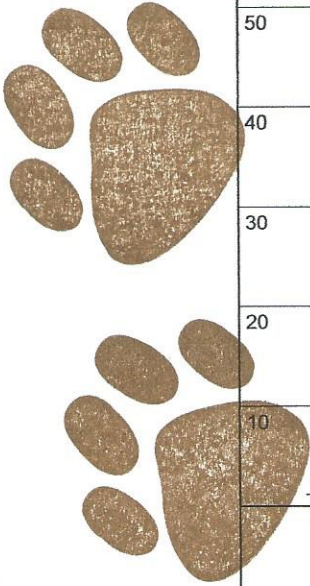

Moore County Kennel Club of NC
 Novice JWW
 Saturday, June 6, 2015
 Michele Fletcher

Moore County Kennel Club of NC
 Novice Standard
 Saturday, June 6, 2015
 Michele Fletcher

Moore County Kennel Club of NC
Open JWW
Saturday, June 6, 2015
Michele Fletcher

Moore County Kennel Club of NC
Open Standard
Saturday, June 6, 2015
Michele Fletcher

There is nothing better than to
end a bad day covered in dog slobber