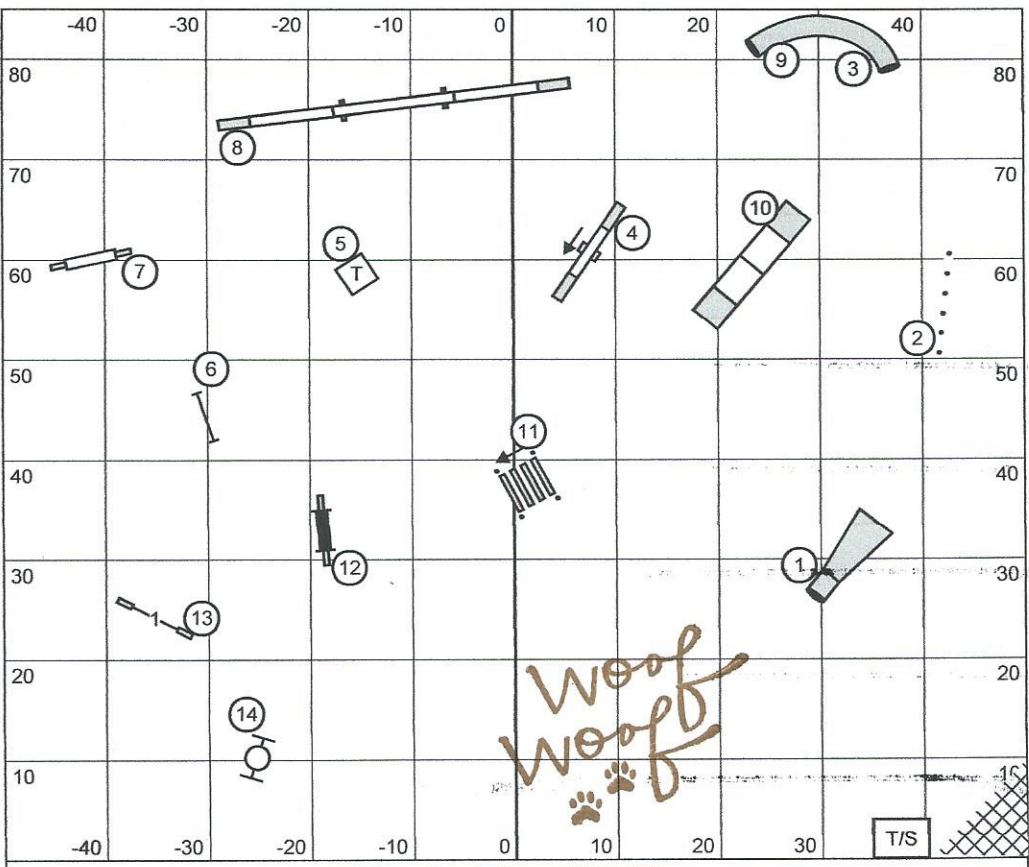

Moore County Kennel Club of NC
 Novice JWW
 Saturday, June 6, 2015
 Michele Fletcher

Moore County Kennel Club of NC
 Novice Standard
 Saturday, June 6, 2015
 Michele Fletcher

Moore County Kennel Club of NC
Open JWW
Saturday, June 6, 2015
Michele Fletcher

Moore County Kennel Club of NC
Open Standard
Saturday, June 6, 2015
Michele Fletcher

There is nothing better than to
end a bad day covered in dog slobber